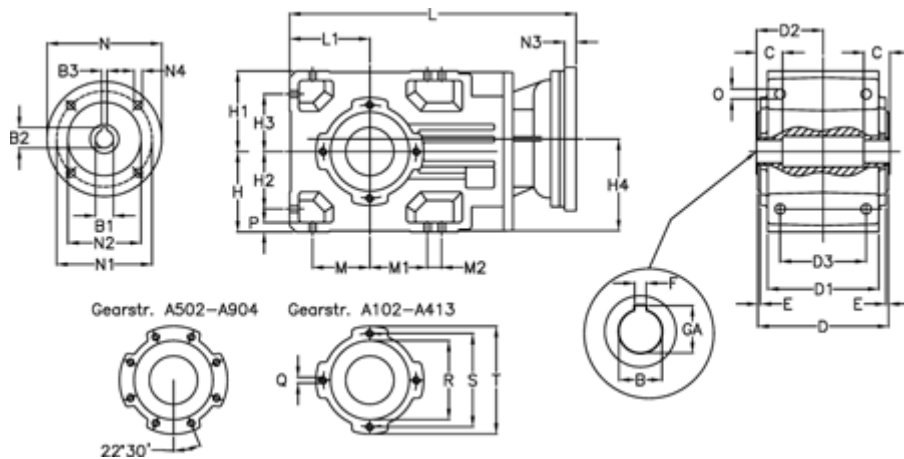

Article number: 296003501183245
 Description: Bevel helical gearbox
 A352UH40-11,8-P112B5

Measures

B = 40	D3 = 135	H3 = 73.0	N1 = 215	S = 130
B1 = 28	Description = A352 UH40-xx P112 B5	H4 = 114.0	N2 = 180	T = 150
B2 = 31.3	E = 3.5	L = 389.0	N3 = 5	
B3 = 8	F = 12	L1 = 100	N4 = M12x16	
C = 70	GA = 43.3	M = 73.0	O = 12.0	
D = 173	H = 100	M1 = 73.0	P = 11	
D1 = 166	H1 = 100	M2 = 11	Q = M10x17	
D2 = 88.5	H2 = 73.0	N = 250	R = 110	